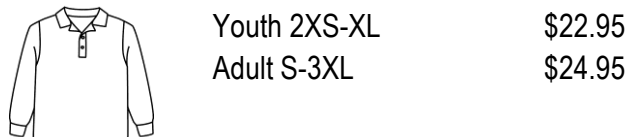

Girls, grades: PK-8 ACCESSORIES

Item #: 047800-900
Tights Heavy Weight Ribbed-White (119)

Girls, grades: PK-8 ACCESSORIES

Item #: 047900-900
Tights Heavy Weight Opaque-Navy (067)

Boys, grades: PK-8 POLO

Item #: 08300A-973
White Jersey S/S (119)

Boys, grades: PK-8 POLO

Item #: 08300C-973
White Jersey L/S (119)

Boys, grades: 4-8 POLO

Youth 2XS-XL \$18.95
Adult S-3XL \$20.95

Item #: 08300A-973
Navy Jersey S/S (067)

Boys, grades: 4-8 POLO

Youth 2XS-XL \$22.95
Adult S-3XL \$24.95