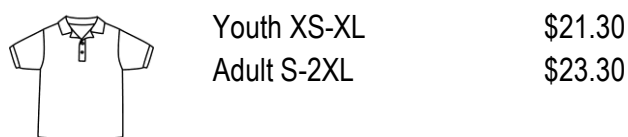

Boys, grades: TK-5 POLO

Item #: 08700A-YBM

Royal Pique S/S w/OLG Screen (103)

School Policy: Polos to be worn tucked in