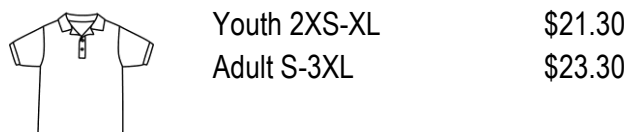

Boys, grades: TK-5 POLO

Item #: 08300A-YB4

Lt Blue Jersey S/S w/OLG screen (055)

School Policy: Polos to be worn tucked in