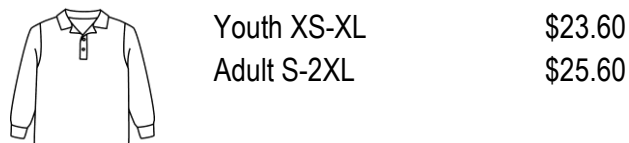

Boys, grades: TK-5 POLO

Item #: 08300C-YB4

Lt Blue Jersey L/S w/OLG Screen (055)

School Policy: Polos to be worn tucked in